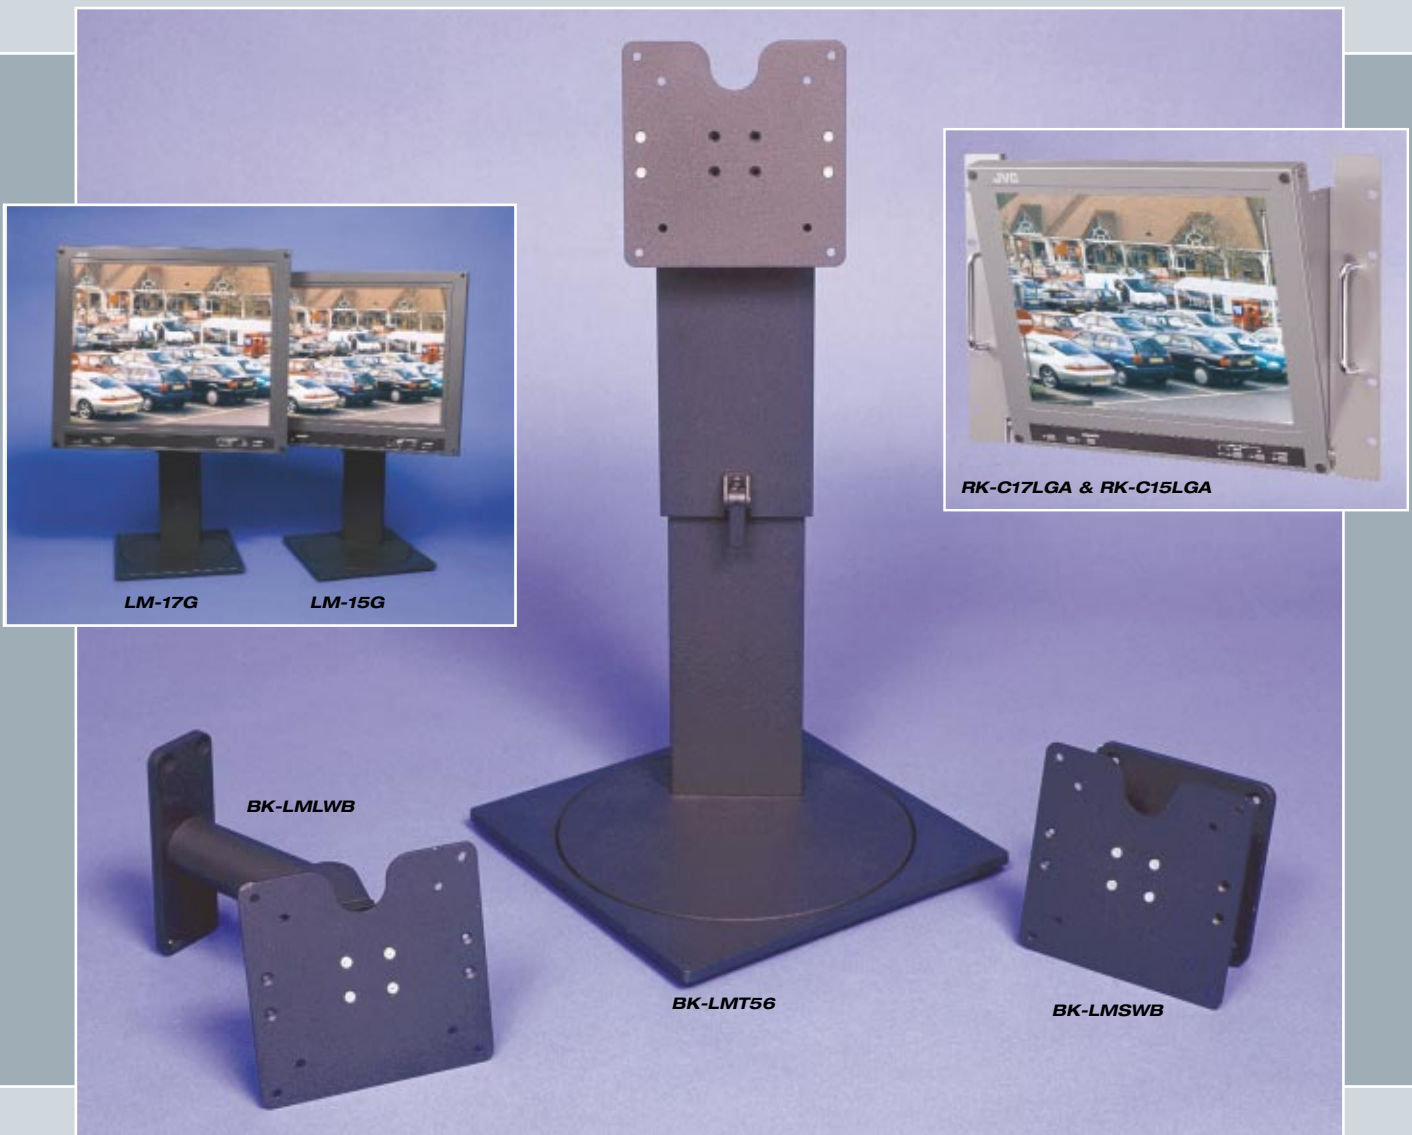

JVC

The Perfect Experience

Vesa Mounts for JVC Colour TFT Flatscreen Displays

To maximise the opportunities to use the JVC LM-G series monitors in a variety of locations and environments you are able to choose from a selection of smart wall, desk and rack mounts. These are designed to offer you complete flexibility in your choice of JVC TFT monitor displays.

Specifications:

BK-LMT56 - Desk Stand	
Unit Weight	2.631Kg
Monitor Interface	75mm VESA 100mm VESA
Maximum Monitor Weight	8Kgs
Height Adjustment	Counterbalance Gas Spring
Tilt Adjustment	Friction Adjustable Hinges
Rotation	Free Rotation with 1 Position Stop
Height	Safety Lock Friction Adjustable
Construction	Aluminium with Steel and Plastic Fittings
Paint Finish	Satin Texture Paint - Black
Durability	5000 Cycles of all functions
Operating Environment	+10 to +35°C @ 8 to 80% RH
Safety Standards	IEC 950 and UL 1950

RK-C17LGA & RK-C15LGA - Tiltable Rack Mounts	
RK-C17LGA	For 17" Monitor
RK-C15LGA	For 15" Monitor

BK-LMSWB (Short) & BK-LMLWB (Long) - Wall Mounts	
Unit Weight	1Kg
Monitor Interface	75mm VESA 100mm VESA
Maximum Monitor Weight	8Kgs
Tilt Adjustment	Friction Adjustable Hinges BK-LMSWB - Single Axis BK-LMLWB - Dual Axis
Rotate Adjustment	Friction Adjustable Hinges BK-LMSWB - Single Axis BK-LMLWB - Dual Axis
Construction	Steel
Paint Finish	Satin Texture Paint - Black
Durability	5000 Cycles of all functions
Operating Environment	+10 to +35°C @ 8 to 80% RH
Safety Standards	IEC 950 and UL 1950