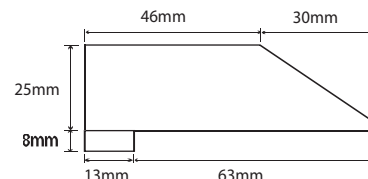

Frame cross section

Perfectly flat 'Velcro' fastened surface.

Widest Range of Size and Format

Standard sizes available:

VIDEO FORMAT		HDTV FORMAT	
Image Size	Diagonal	Image Size	Diagonal
122 x 91cm	152cm (60")	203 x 114cm	234cm (92")
170 x 128cm	213cm (84")	234 x 132cm	269cm (106")
203 x 152cm	254cm (100")	264 x 147cm	302cm (119")
305 x 229cm	381cm (150")	295 x 165cm	381cm (133")
406 x 305cm	508cm (200")	353 x 198cm	404cm (159")

Smaller, intermediate and larger sizes are available to order to a maximum image size of 440 x 440cm. Frame size is 152mm more than image size.