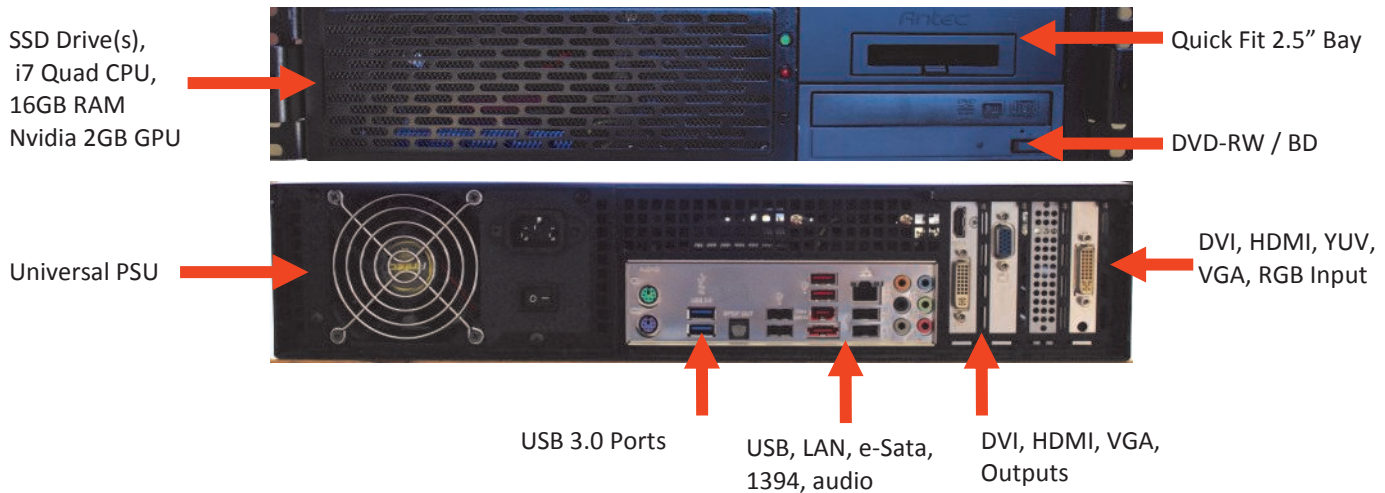

PHD-2012 Ultimate performance for HD Video and real time interactive Graphics

PHD-2012 provides the ultimate combination of a compact enclosure housing a powerful computing platform to provide high performance real time interactive graphics for Point-HD Trainer, the ultimate Telestrator for PC's.

Utilising the highest specification of components, each system is carefully hand built, fully configured, optimised for maximum performance and thoroughly tested prior to shipment, this is no ordinary stock item PC, it is a carefully crafted piece of engineering at its finest which provides blazing fast operation, visually stunning graphics and military grade reliability.

The compact 2RU form factor (Height 8.8cm / 3.46") coupled with a depth of just 38.1cm / 15" allows the PHD-2012 to be easily transported or installed with minimal space requirements. Windows 7 / 64Bit Ultimate operating system is preloaded and configured with all updates and service packs in force at time of shipping. The main 2.5" 120GB SSD drive provides a blazing fast 15 second typical boot up time as well as providing protection against shocks and vibration. The front accessible 2.5" drive bay provides a quick method to use extra storage when needed, featuring 6Gb/s SATA connection.

Universal auto switching, 110/240V AC green power supply enables the system to be used anywhere in the world, a host of connections which feature the latest USB 3 and 2 ports, along with Gigabit LAN, 6Gb/s eSATA, IEEE 1394a, optical and audio in / out jacks as well as DVI, VGA and HDMI dual screen output ports. The quick release case allows easy access should you ever need to get inside the system. DVD-RW or optionally a BD-RW drive enables recordings to be transferred to disc quickly and easily.